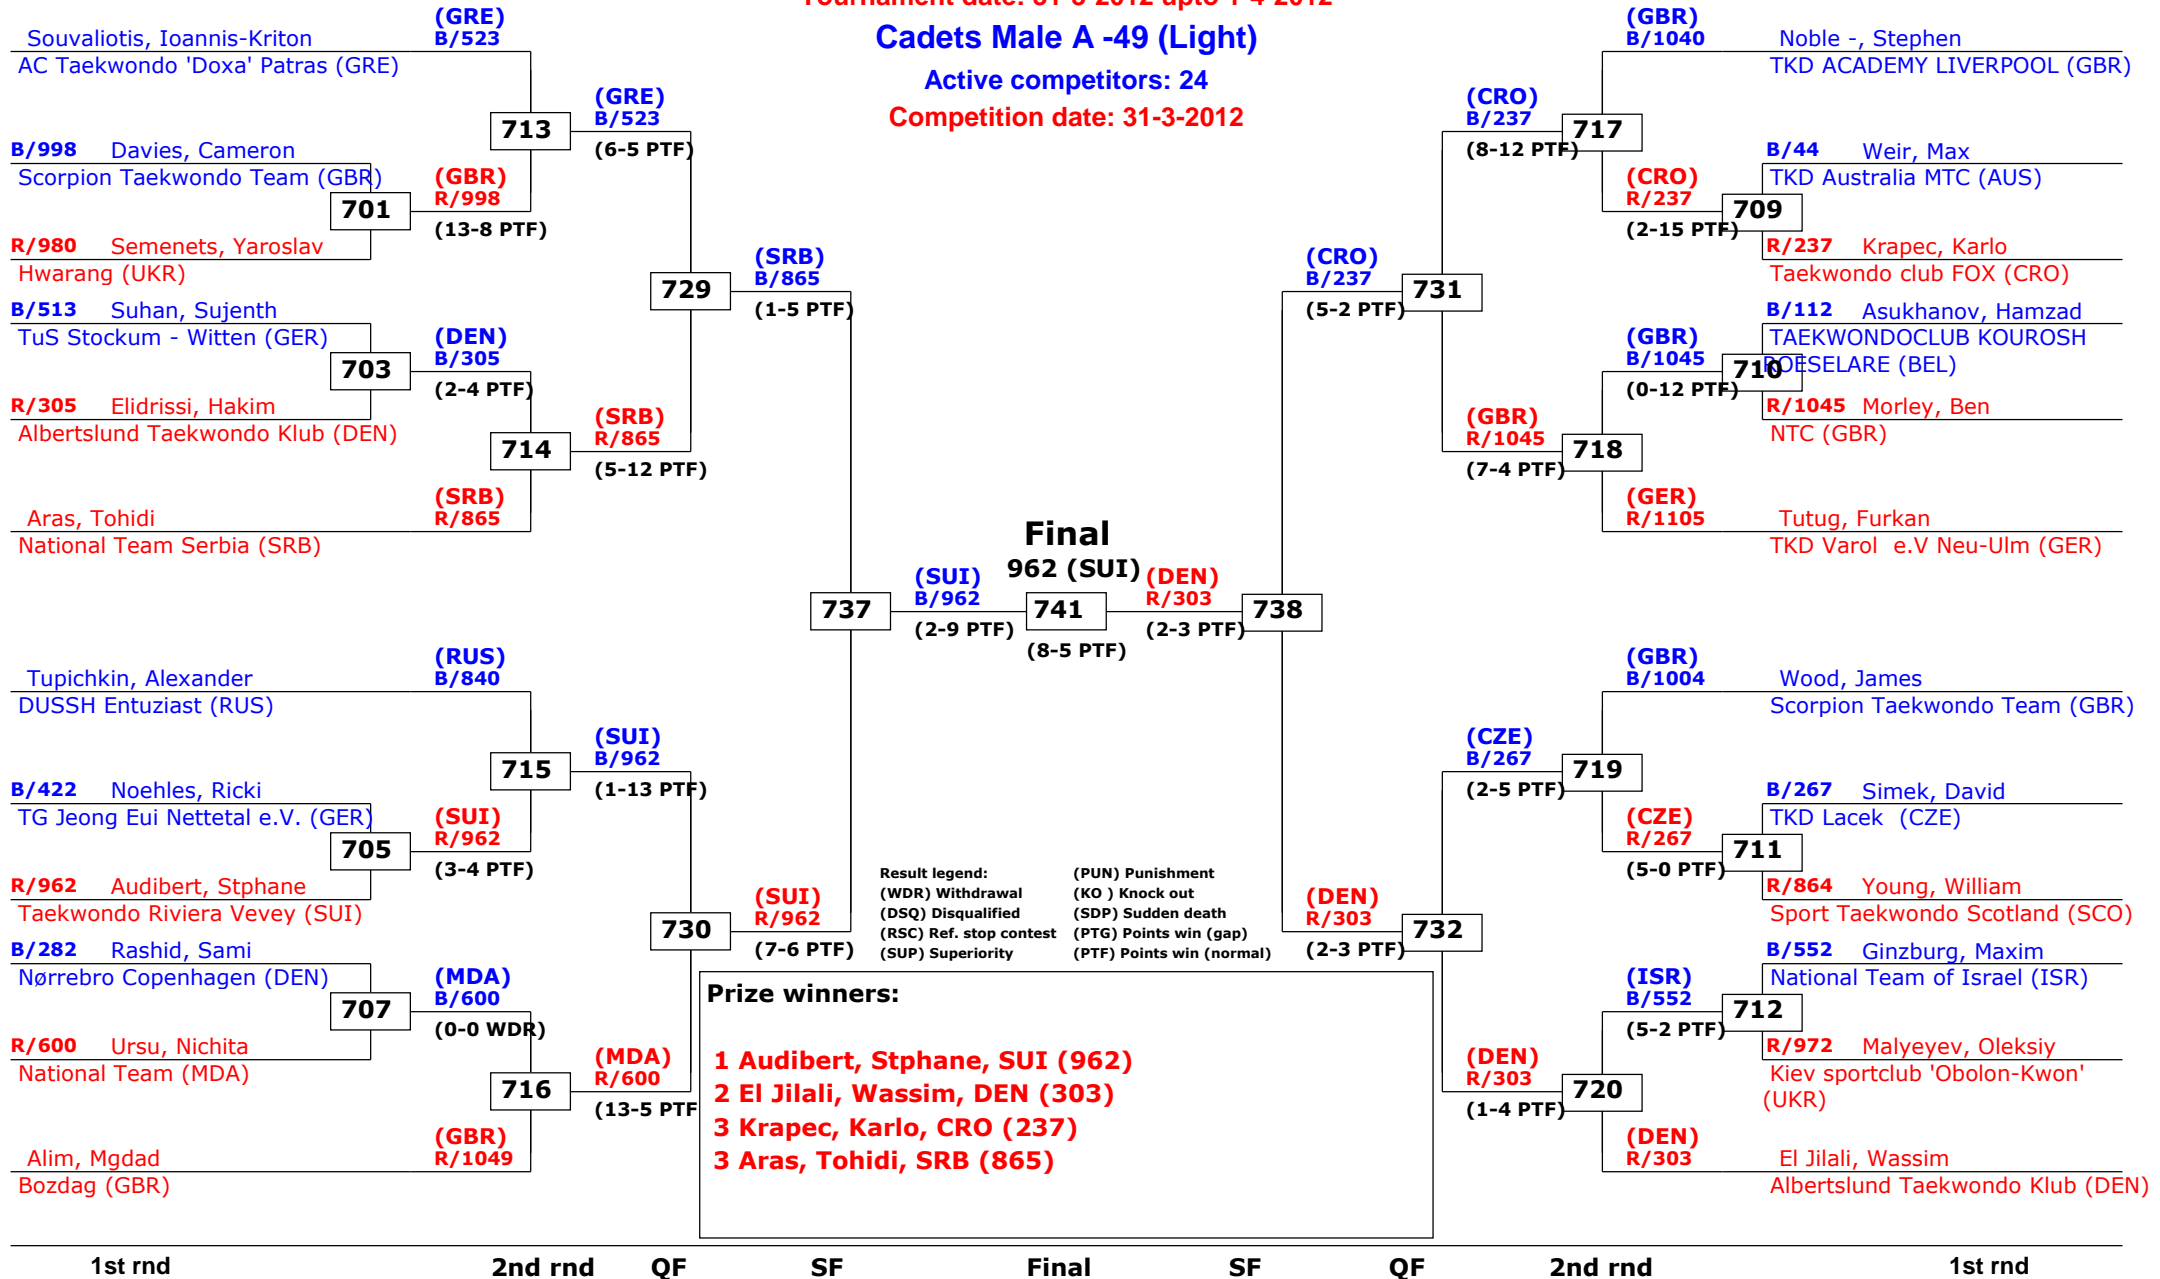

Belgian Open 2012 Kyorugi

Gent, Belgium

Tournament date: 31-3-2012 upto 1-4-2012

Cadets Male A -49 (Light)

Active competitors: 24

Competition date: 31-3-2012