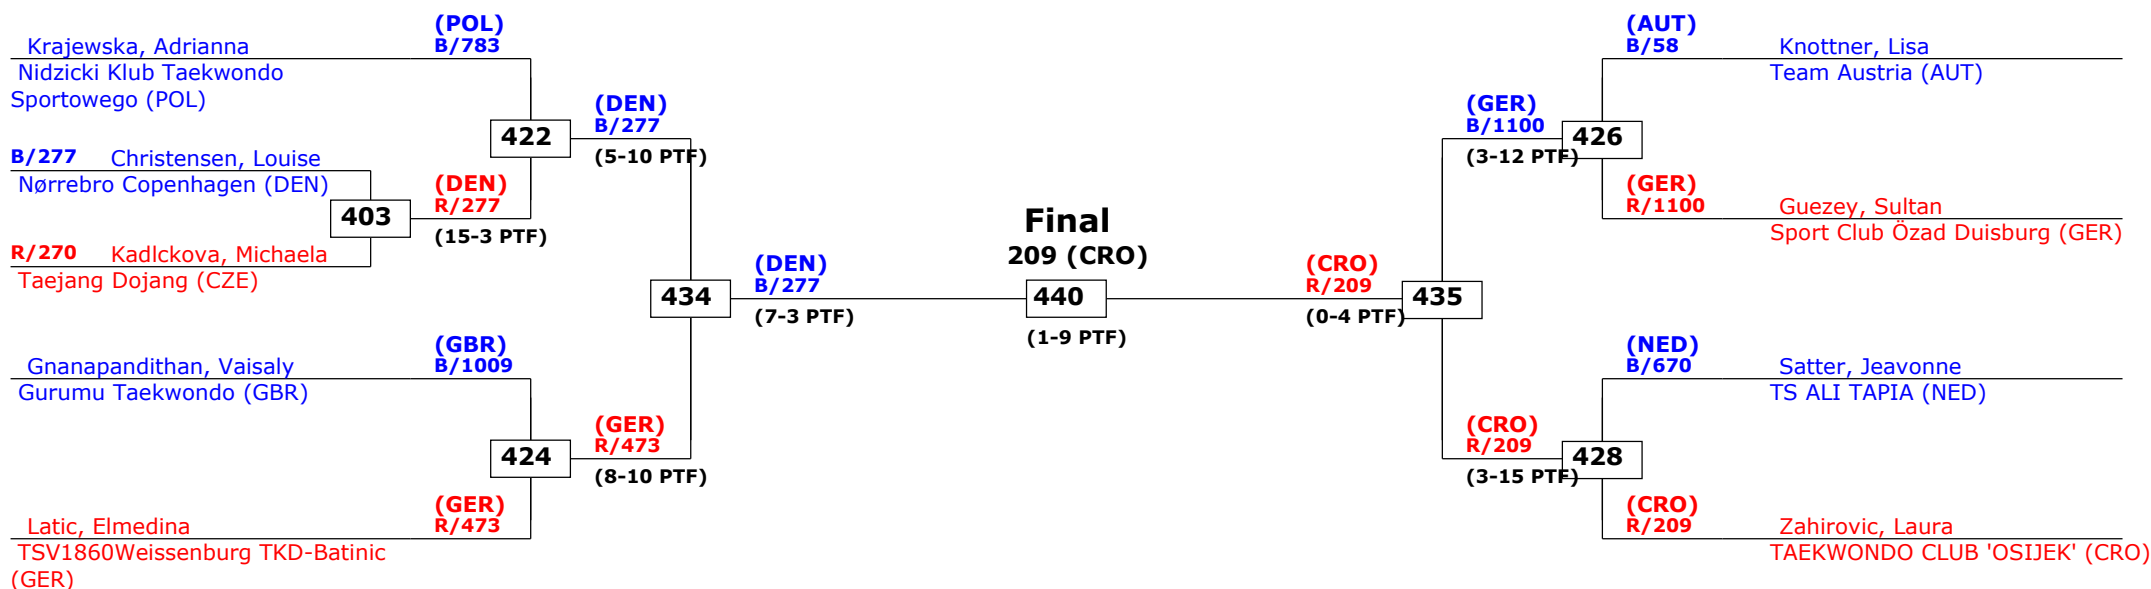

1st rnd

Belgian Open 2012 Kyorugi

Gent, Belgium

Tournament date: 31-3-2012 upto 1-4-2012

Cadets Female A -44 (Light)

Active competitors: 9

Competition date: 31-3-2012

Result legend:
 (WDR) Withdrawal (PUN) Punishment
 (DSQ) Disqualified (KO) Knock out
 (RSC) Ref. stop contest (SDP) Sudden death
 (SUP) Superiority (PTG) Points win (gap)
 (PTF) Points win (normal)

Prize winners:

- 1 Zahirovic, Laura, CRO (209)**
- 2 Christensen, Louise, DEN (277)**
- 3 Guezey, Sultan, GER (1100)**
- 3 Latic, Elmedina, GER (473)**

1st rnd

QF

SF

Final

SF

QF