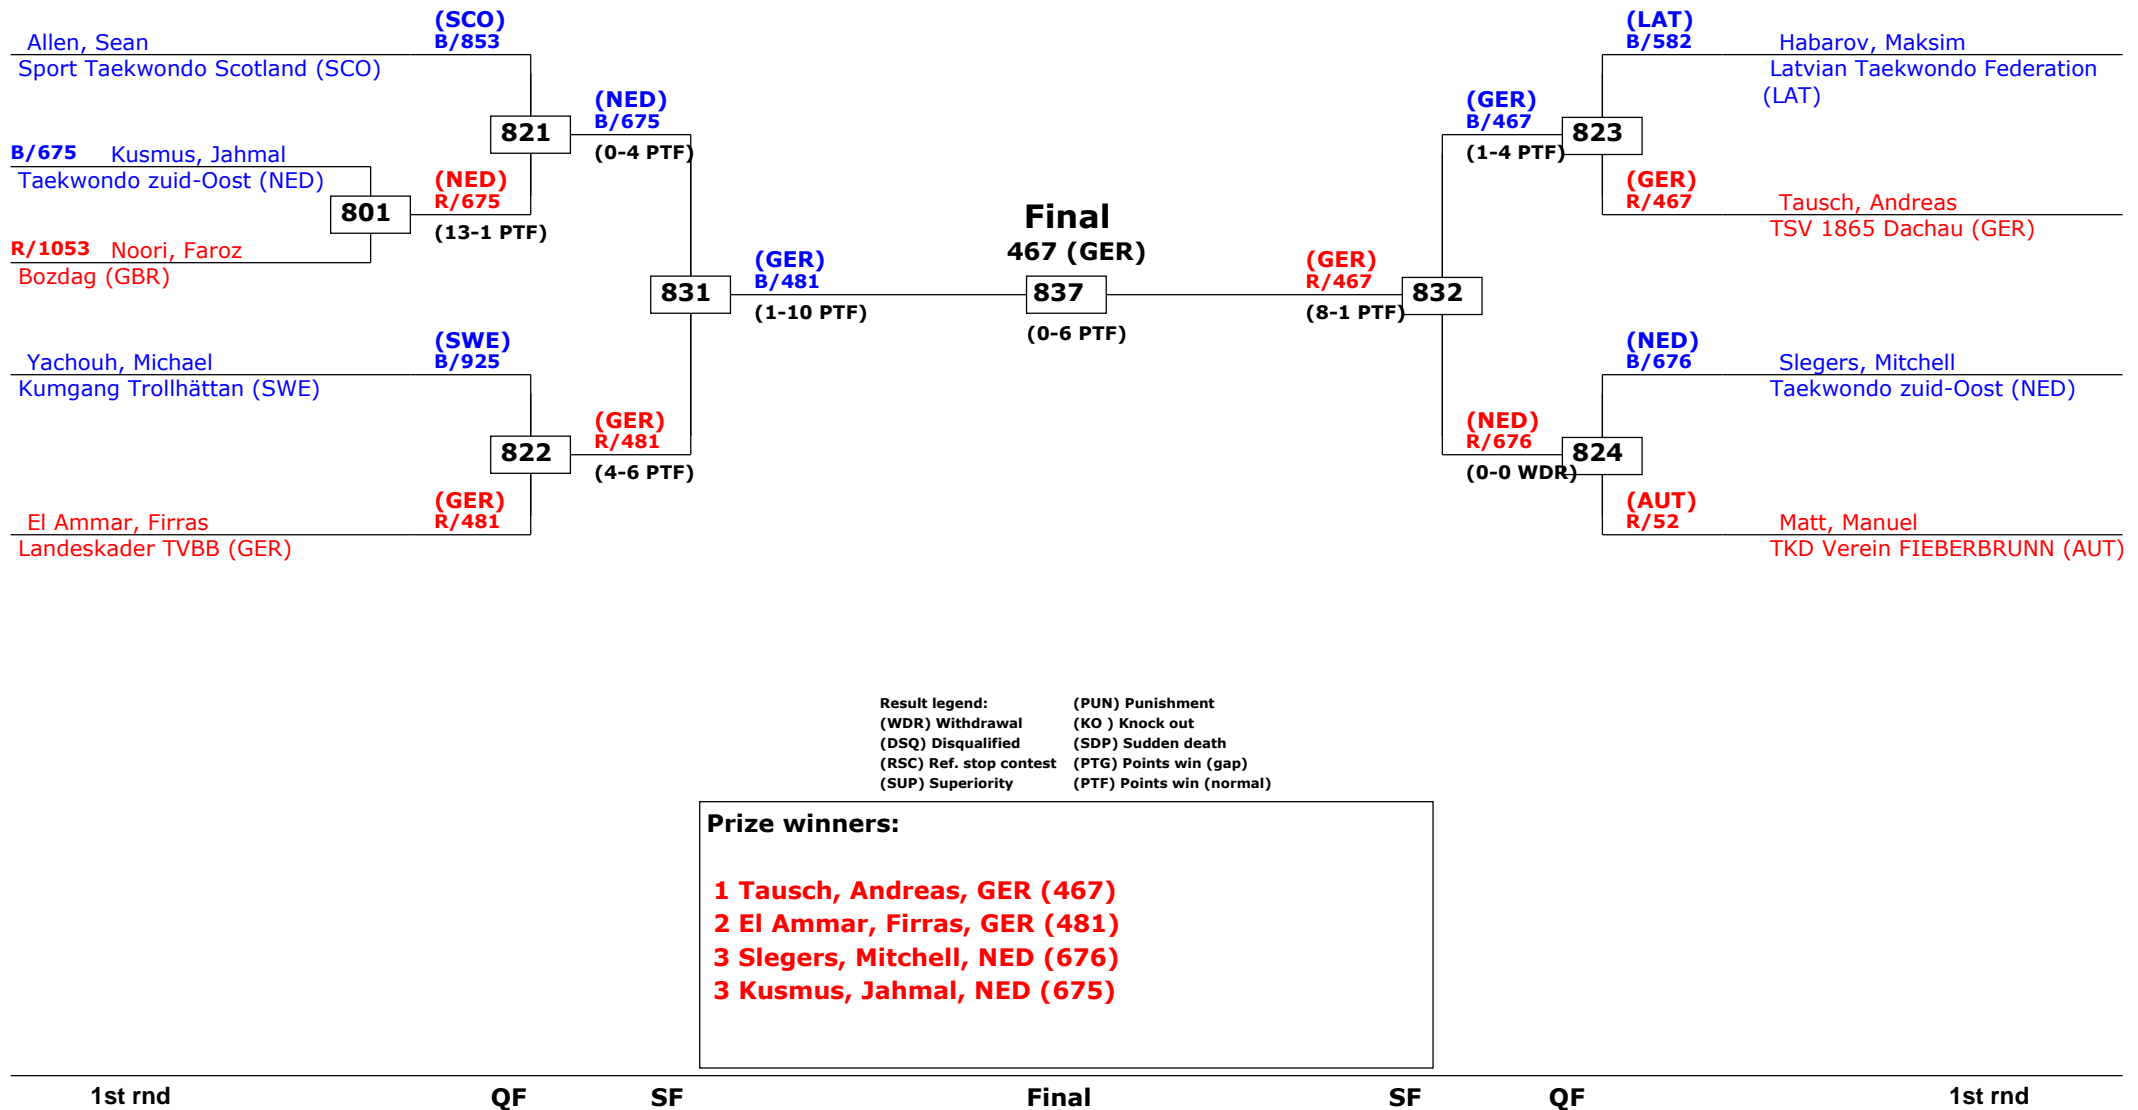

Active competitors: 24

Competition date: 31-3-2012

Belgian Open 2012 Kyorugi

Gent, Belgium

Tournament date: 31-3-2012 upto 1-4-2012

Cadets Male A -57 (Light middle)

Active competitors: 9

Competition date: 31-3-2012