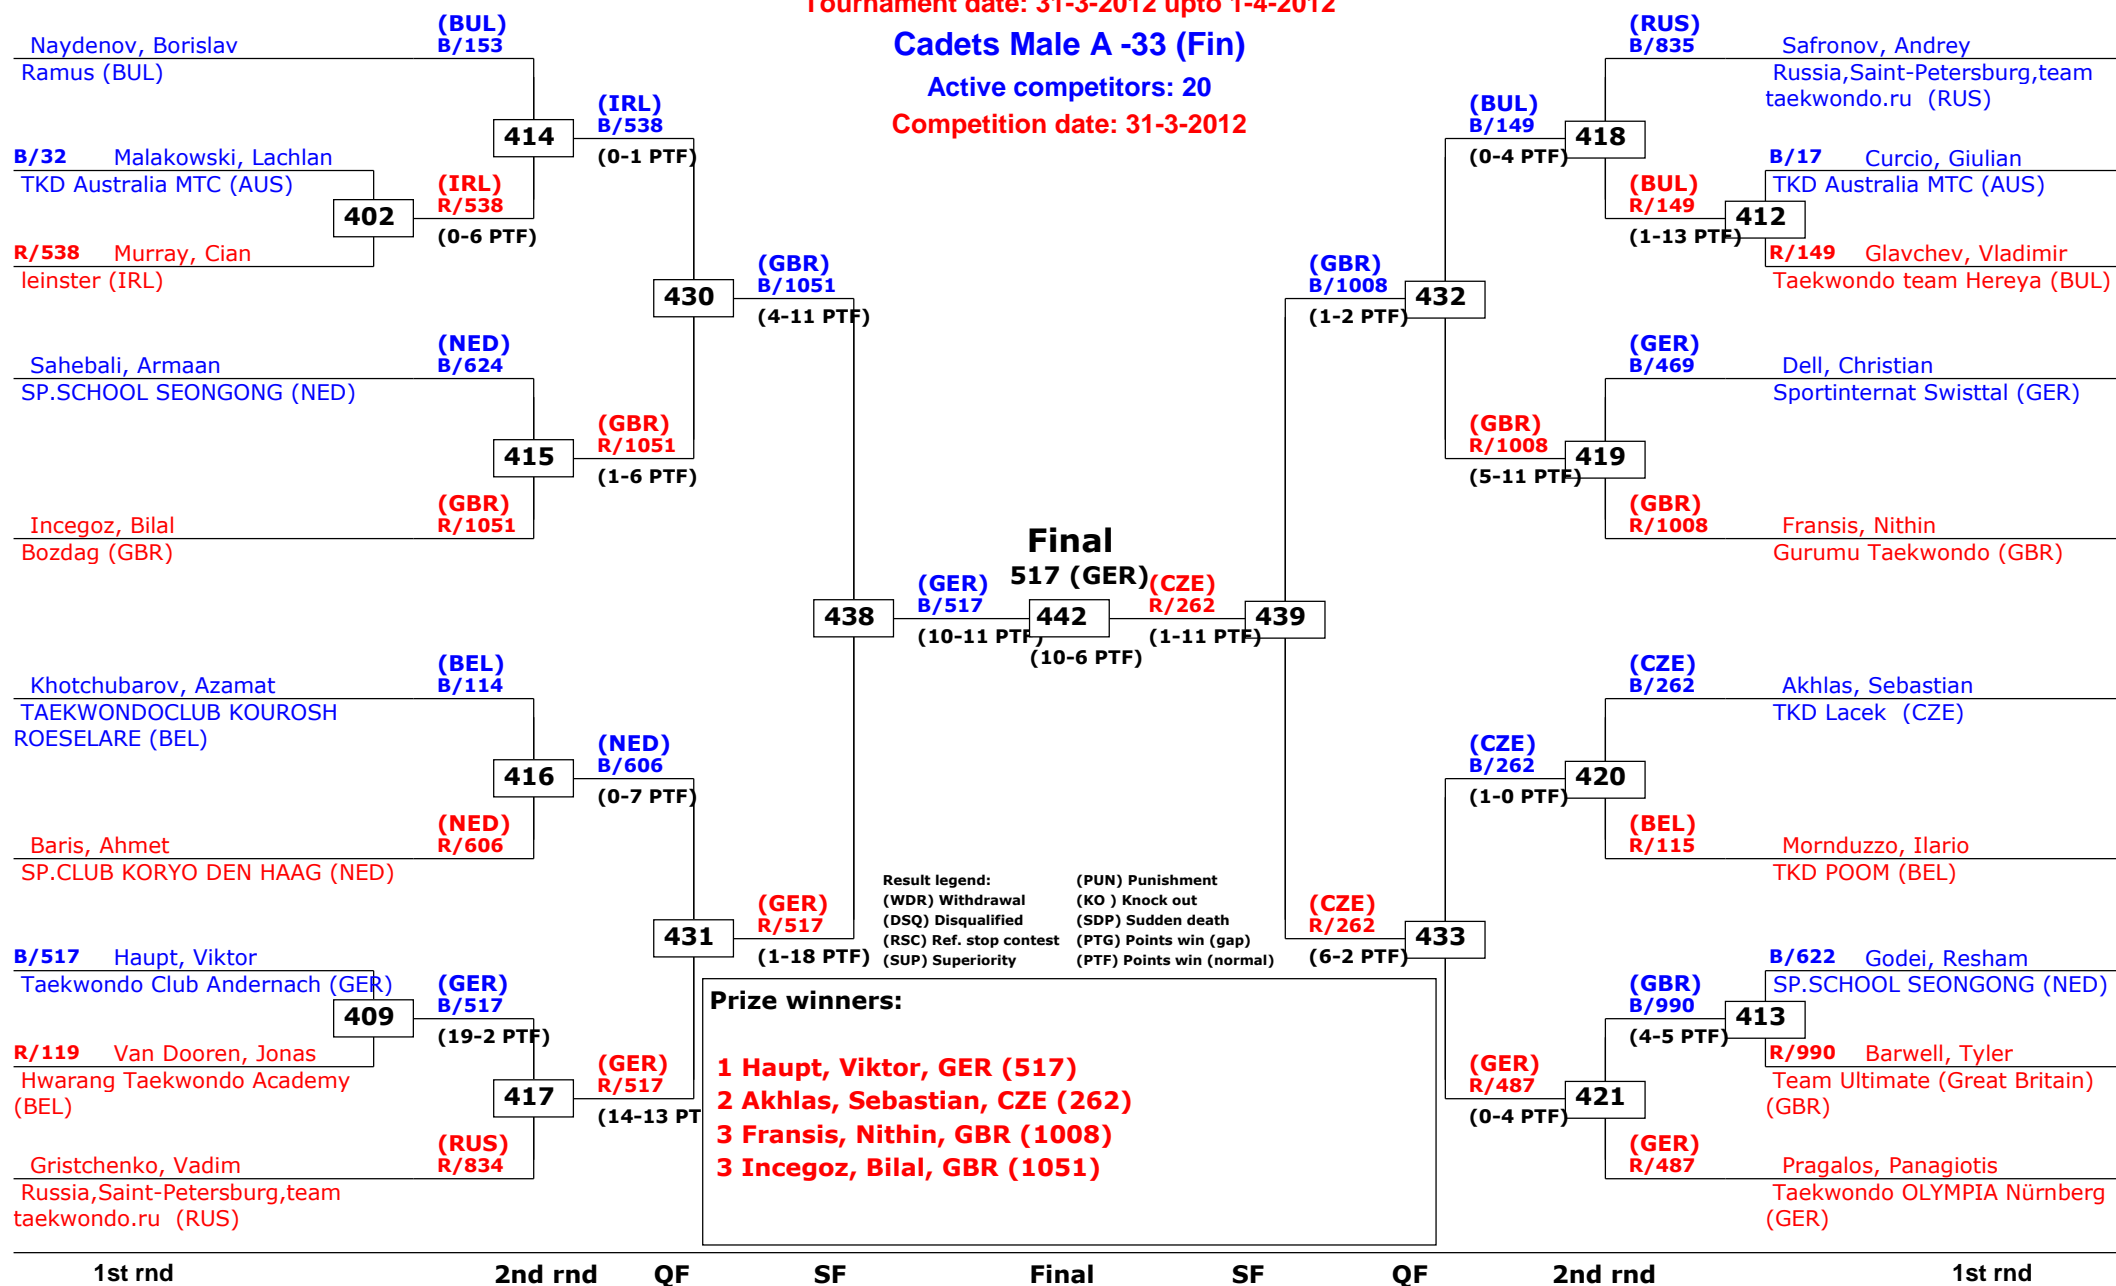

Belgian Open 2012 Kyorugi

Gent, Belgium

Tournament date: 31-3-2012 upto 1-4-2012

Cadets Male A -33 (Fin)

Active competitors: 20

Competition date: 31-3-2012

Belgian Open 2012 Kyorugi

Gent, Belgium