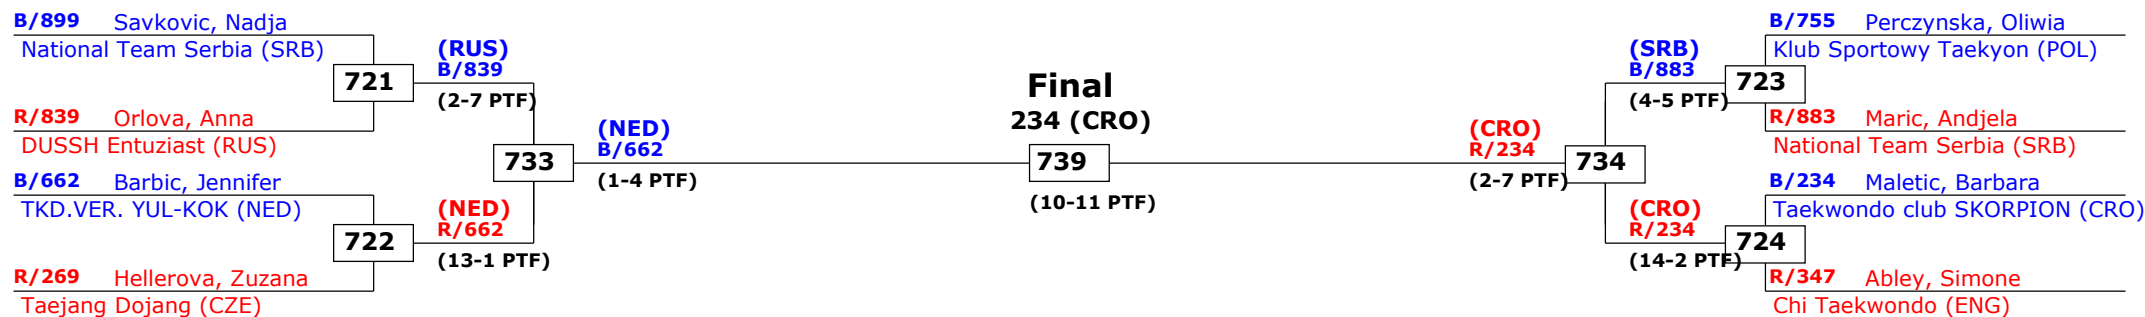

Prize winners:

- 1 Zahirovic, Laura, CRO (209)**
- 2 Christensen, Louise, DEN (277)**
- 3 Guezey, Sultan, GER (1100)**
- 3 Latic, Elmedina, GER (473)**

1st rnd

QF

SF

Final

SF

QF

1st rnd

Belgian Open 2012 Kyorugi

Gent, Belgium

Tournament date: 31-3-2012 upto 1-4-2012

Cadets Female A -51 (Light middle)

Active competitors: 8

Competition date: 31-3-2012

Result legend:
 (WDR) Withdrawal (PUN) Punishment
 (DSQ) Disqualified (KO) Knock out
 (RSC) Ref. stop contest (SDP) Sudden death
 (SUP) Superiority (PTG) Points win (gap)
 (PTF) Points win (normal)