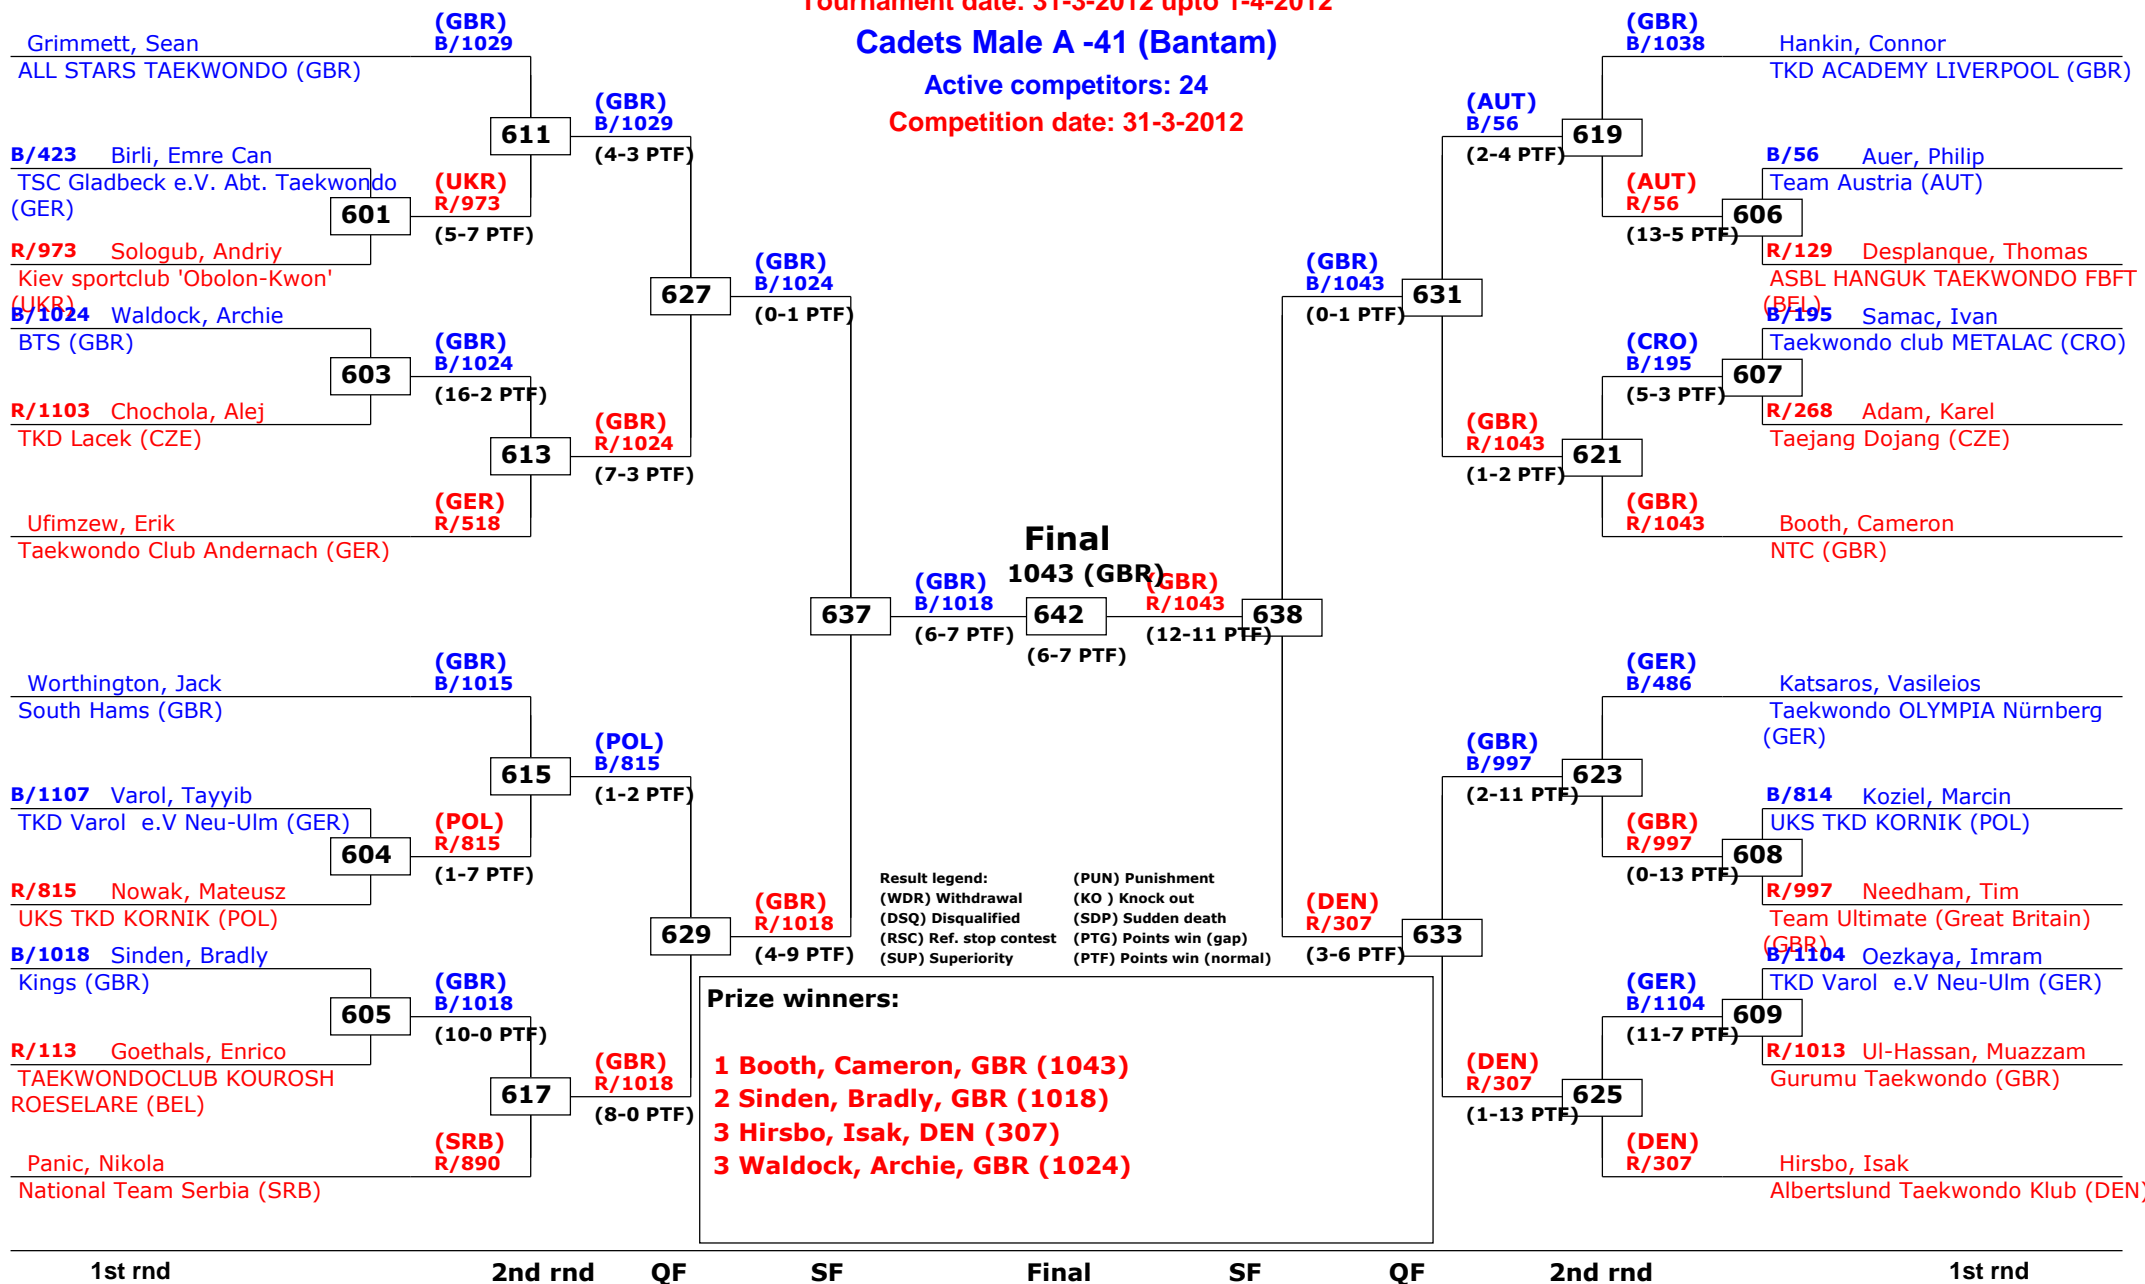

Belgian Open 2012 Kyorugi

Gent, Belgium

Tournament date: 31-3-2012 upto 1-4-2012

Cadets Male A -41 (Bantam)

Active competitors: 24

Competition date: 31-3-2012