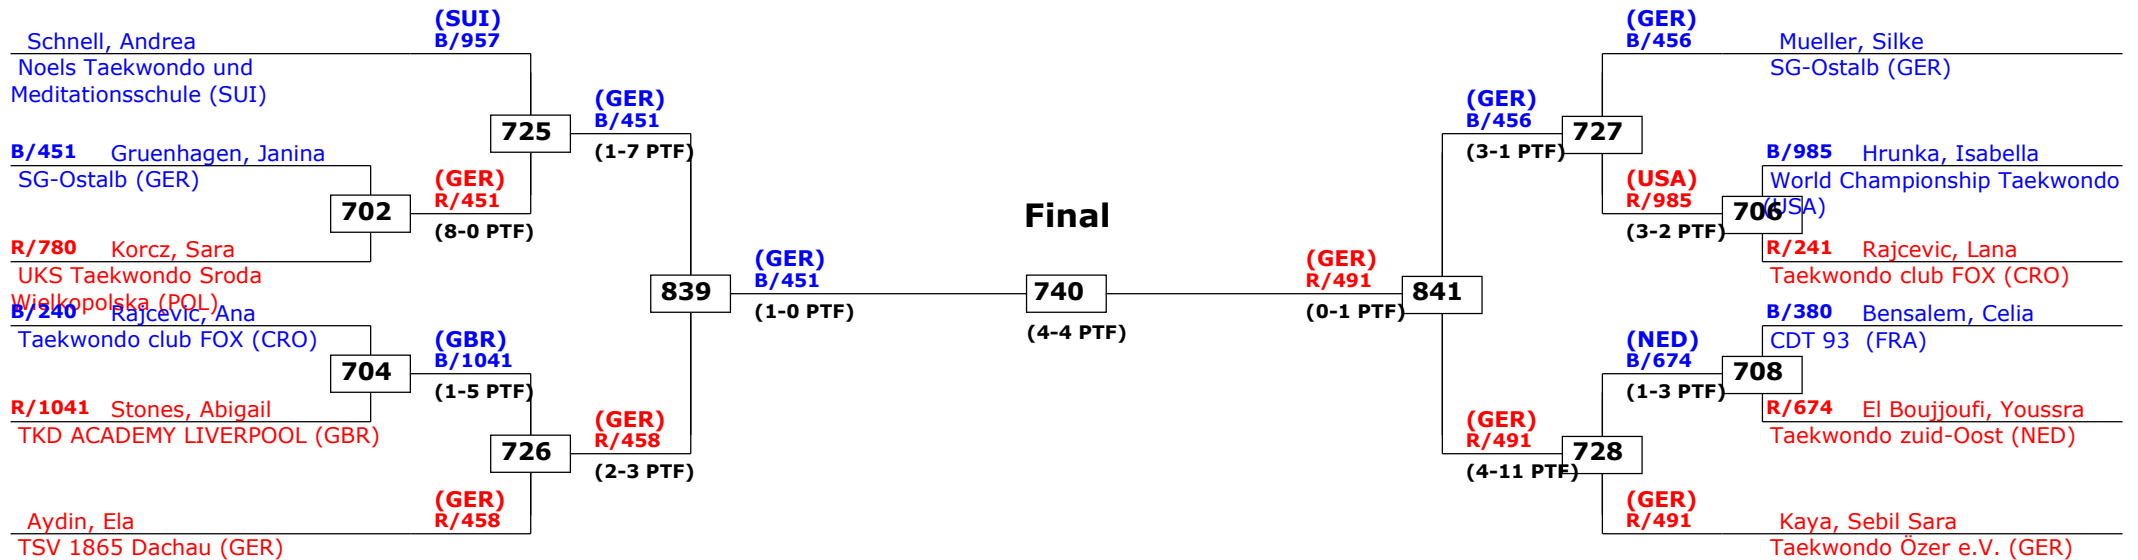

1st rnd

Belgian Open 2012 Kyorugi

Gent, Belgium

Tournament date: 31-3-2012 upto 1-4-2012

Cadets Female A -37 (Bantam)

Active competitors: 12

Competition date: 31-3-2012

Result legend: (PUN) Punishment
(WDR) Withdrawal (KO) Knock out
(DSQ) Disqualified (SDP) Sudden death
(RSC) Ref. stop contest (PTG) Points win (gap)
(SUP) Superiority (PTF) Points win (normal)