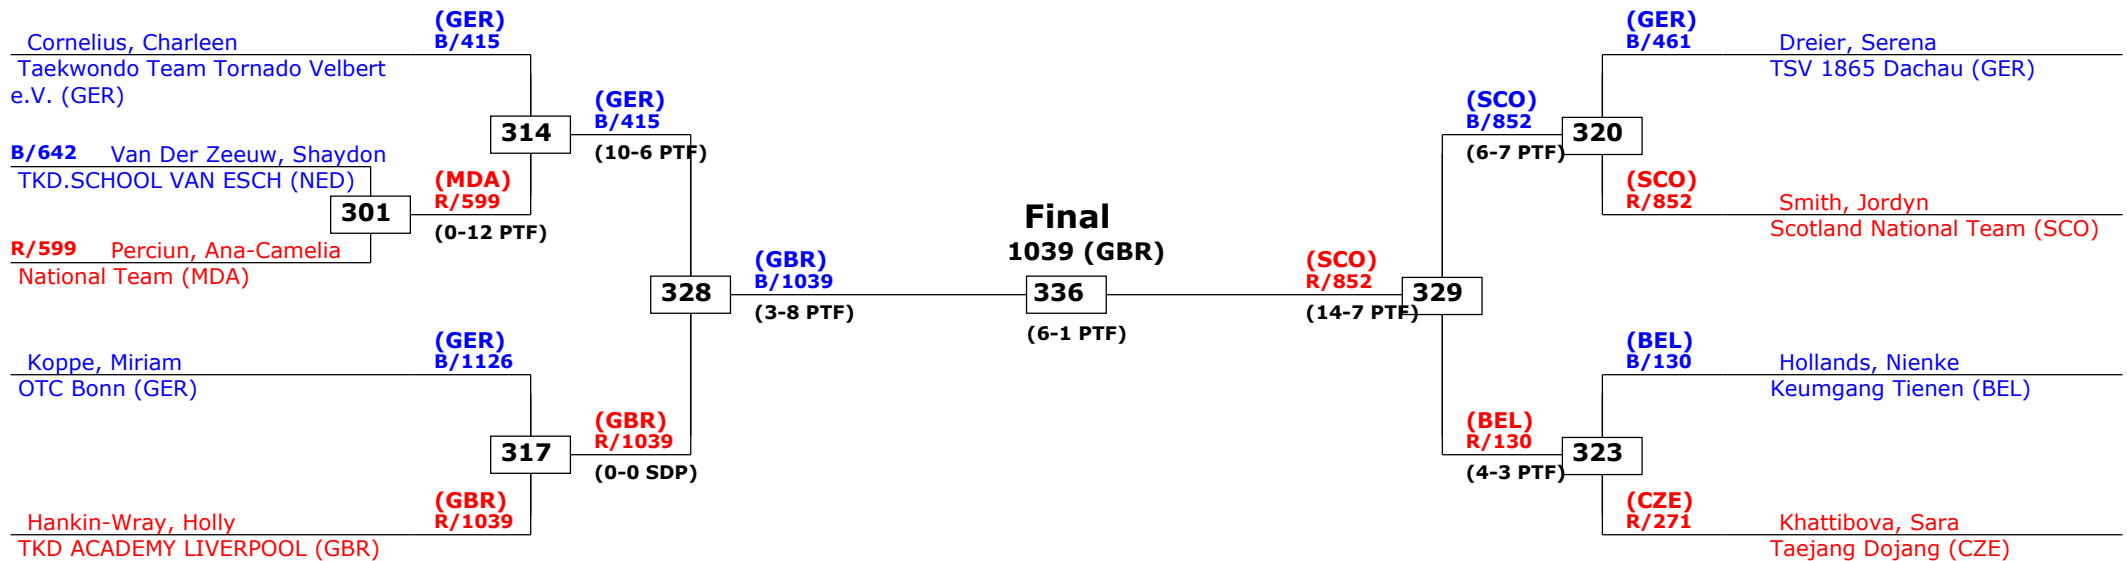

Belgian Open 2012 Kyorugi

Gent, Belgium

Tournament date: 31-3-2012 upto 1-4-2012

Cadets Female A -29 (Fin)

Active competitors: 9

Competition date: 31-3-2012

Result legend: (PUN) Punishment
(WDR) Withdrawal (KO) Knock out
(DSQ) Disqualified (SDP) Sudden death
(RSC) Ref. stop contest (PTG) Points win (gap)
(SUP) Superiority (PTF) Points win (normal)

Prize winners:

- **1 Hankin-Wray, Holly, GBR (1039)**
- **2 Smith, Jordyn, SCO (852)**
- **3 Hollands, Nienke, BEL (130)**
- **3 Cornelius, Charleen, GER (415)**

1st rnd

QF

SF

Final

SF

QF

1st rnd